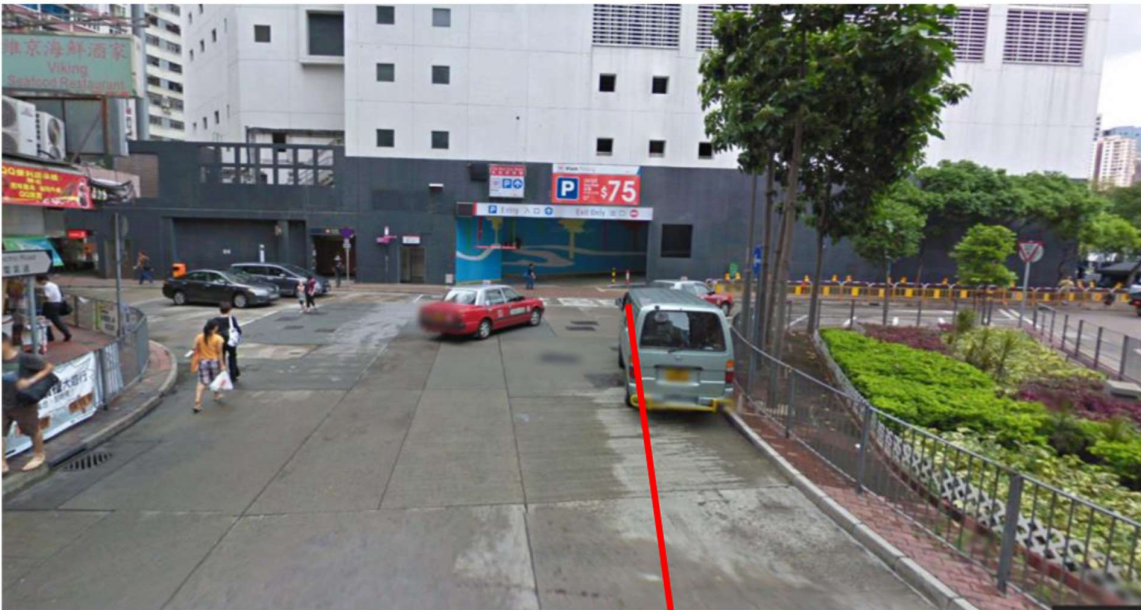

Hysan 希慎

Island 港島遠足及跑步賽 2021 Hike and Run

www.actionasiaevents.com

Near Yuen Long Bus Terminus (next to Sun Yuen Long Centre Block 1)

元朗巴士總站旁 (新元朗中心第一座旁邊)

Hysan 希慎

Island 港島遠足及跑步賽 2021 Hike and Run

www.actionasiaevents.com

Electric Road and Lau Sin Street junction (Tin Hau MTR, Exit A2) 電氣道 留仙街交界 (天后港鐵站 C2 出口)

Hysan 希慎

Island 港島遠足及跑步賽 2021
Hike and Run

www.actionasiaevents.com

Pai Tau Street, beside the mini bus station (Shatin MTR, Exit B)

排頭街，於東鐵站往小巴士站方向 (沙田港鐵站B出口)

Hysan 希慎

Island 港島遠足及跑步賽 2021 Hike and Run

www.actionasiaevents.com

Action Asia Events - Shuttle Bus Transport

Kent Road near Somerset Rd (Kowloon Tong MTR, Exit F)

根德道 近 森麻實道 位置 (九龍塘港鐵站F出口外約75米)