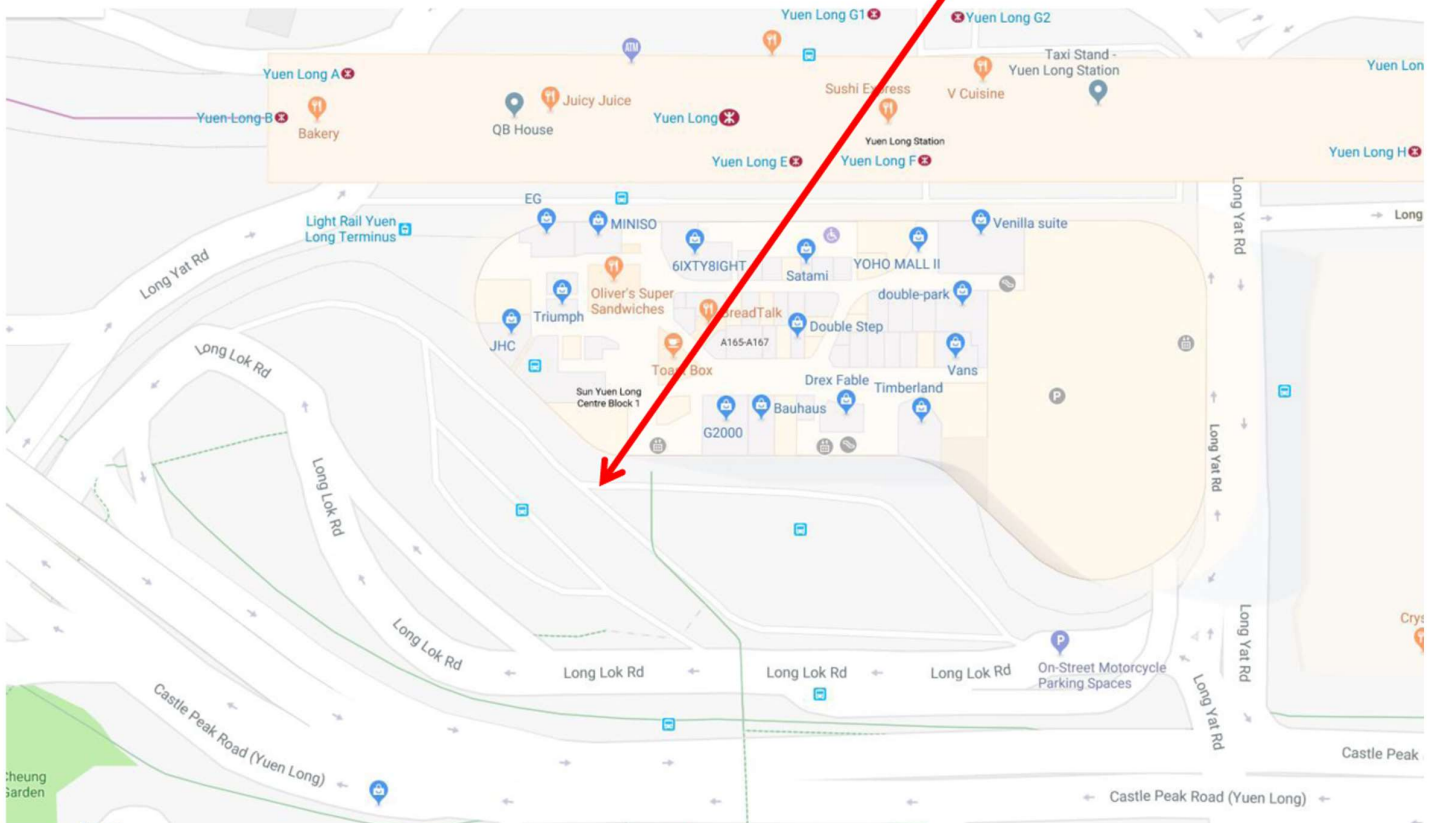

Hysan 希慎

Island 港島遠足及跑步賽 2021 Hike and Run

www.actionasiaevents.com

Near Yuen Long Bus Terminus (next to Sun Yuen Long Centre Block 1)

元朗巴士總站旁 (新元朗中心第一座旁邊)

Hysan 希慎

Island 港島遠足及跑步賽 2021 Hike and Run

www.actionasiaevents.com

Electric Road and Lau Sin Street junction (Tin Hau MTR, Exit A2) 電氣道 留仙街交界 (天后港鐵站 C2 出口)

Hysan 希慎

Island 港島遠足及跑步賽 2021
Hike and Run

www.actionasiaevents.com

Pai Tau Street, beside the mini bus station (Shatin MTR, Exit B)

排頭街，於東鐵站往小巴士站方向 (沙田港鐵站B出口)

Hysan 希慎

Island 港島遠足及跑步賽 2021 Hike and Run

www.actionasiaevents.com

Action Asia Events - Shuttle Bus Transport

Kent Road near Somerset Rd (Kowloon Tong MTR, Exit F)

根德道 近 森麻實道 位置 (九龍塘港鐵站F出口外約75米)