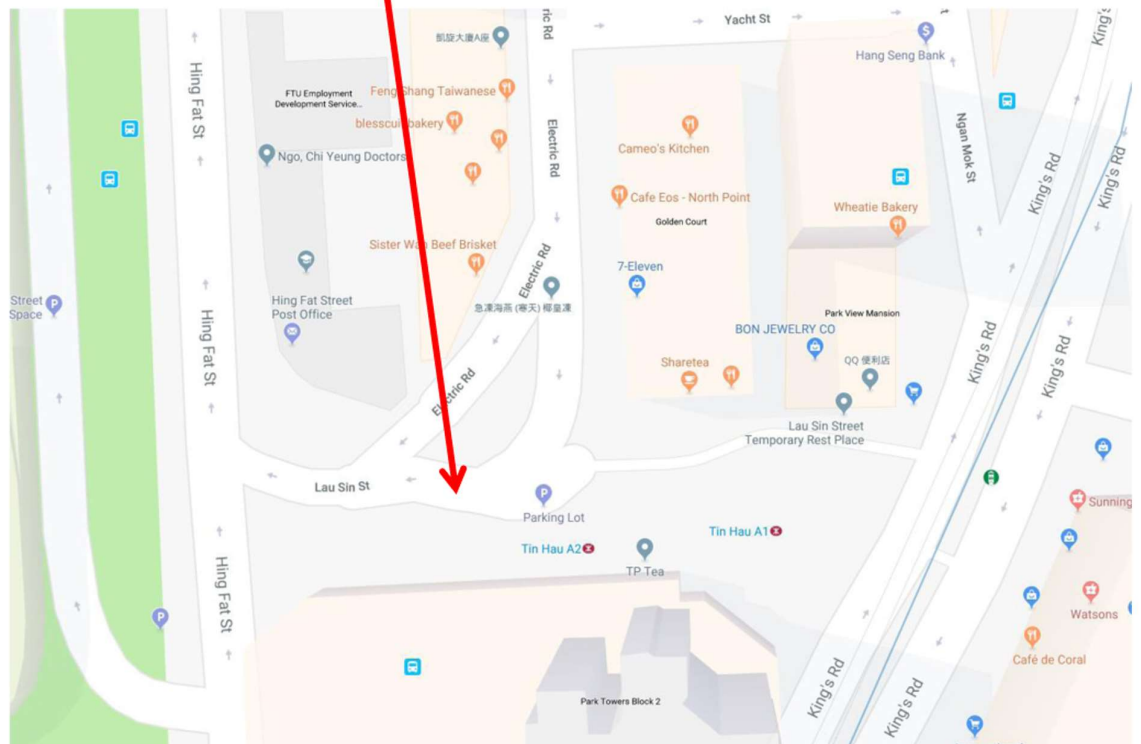

Hysan 希慎

Island 港島遠足及跑步賽 2021 Hike and Run

www.actionasiaevents.com

Near Yuen Long Bus Terminus (next to Sun Yuen Long Centre Block 1)

元朗巴士總站旁 (新元朗中心第一座旁邊)

Hysan 希慎

Island 港島遠足及跑步賽 2021 Hike and Run

www.actionasiaevents.com

Electric Road and Lau Sin Street junction (Tin Hau MTR, Exit A2) 電氣道 留仙街交界 (天后港鐵站 C2 出口)

Hysan 希慎

Island 港島遠足及跑步賽 2021
Hike and Run

www.actionasiaevents.com

Pai Tau Street, beside the mini bus station (Shatin MTR, Exit B)

排頭街，於東鐵站往小巴士站方向 (沙田港鐵站B出口)

Hysan 希慎

Island 港島遠足及跑步賽 2021 Hike and Run

www.actionasiaevents.com

Action Asia Events - Shuttle Bus Transport

Kent Road near Somerset Rd (Kowloon Tong MTR, Exit F)

根德道 近 森麻實道 位置 (九龍塘港鐵站F出口外約75米)