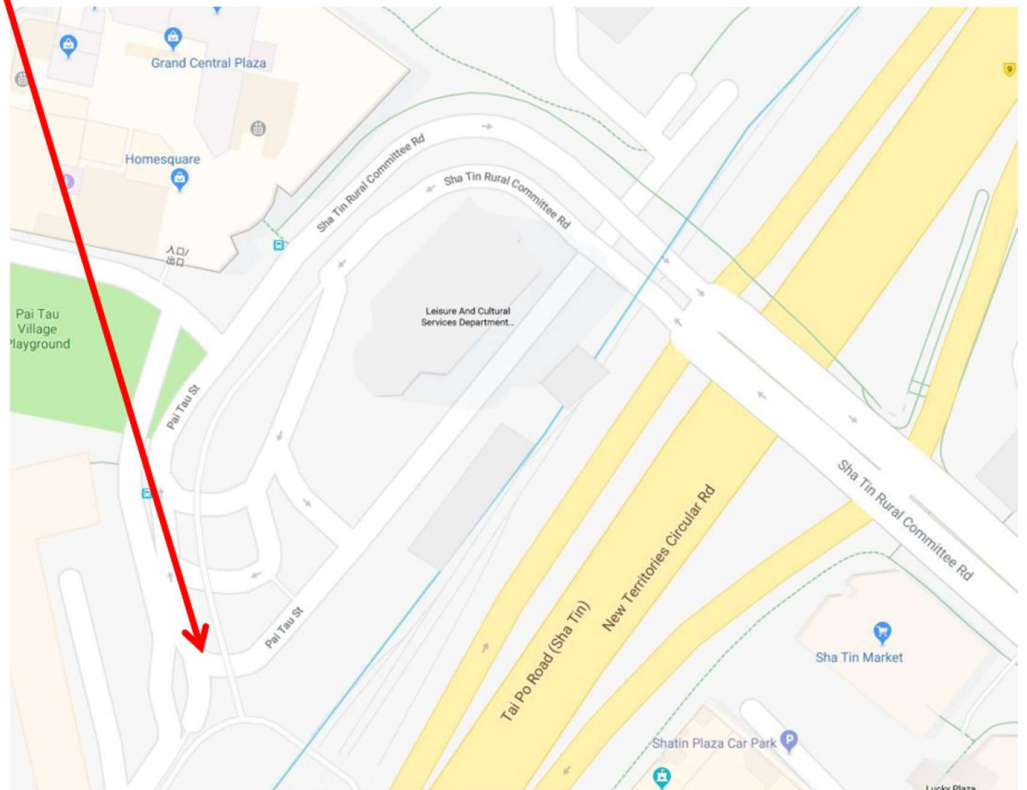

Hysan 希慎

Island 港島遠足及跑步賽 2021 Hike and Run

www.actionasiaevents.com

Near Yuen Long Bus Terminus (next to Sun Yuen Long Centre Block 1)

元朗巴士總站旁 (新元朗中心第一座旁邊)

Hysan 希慎

Island 港島遠足及跑步賽 2021 Hike and Run

www.actionasiaevents.com

Electric Road and Lau Sin Street junction (Tin Hau MTR, Exit A2) 電氣道 留仙街交界 (天后港鐵站 C2 出口)

Hysan 希慎

Island 港島遠足及跑步賽 2021
Hike and Run

www.actionasiaevents.com

Pai Tau Street, beside the mini bus station (Shatin MTR, Exit B)

排頭街，於東鐵站往小巴士站方向 (沙田港鐵站B出口)

Hysan 希慎

Island 港島遠足及跑步賽 2021 Hike and Run

www.actionasiaevents.com

Action Asia Events - Shuttle Bus Transport

Kent Road near Somerset Rd (Kowloon Tong MTR, Exit F)

根德道 近 森麻實道 位置 (九龍塘港鐵站F出口外約75米)